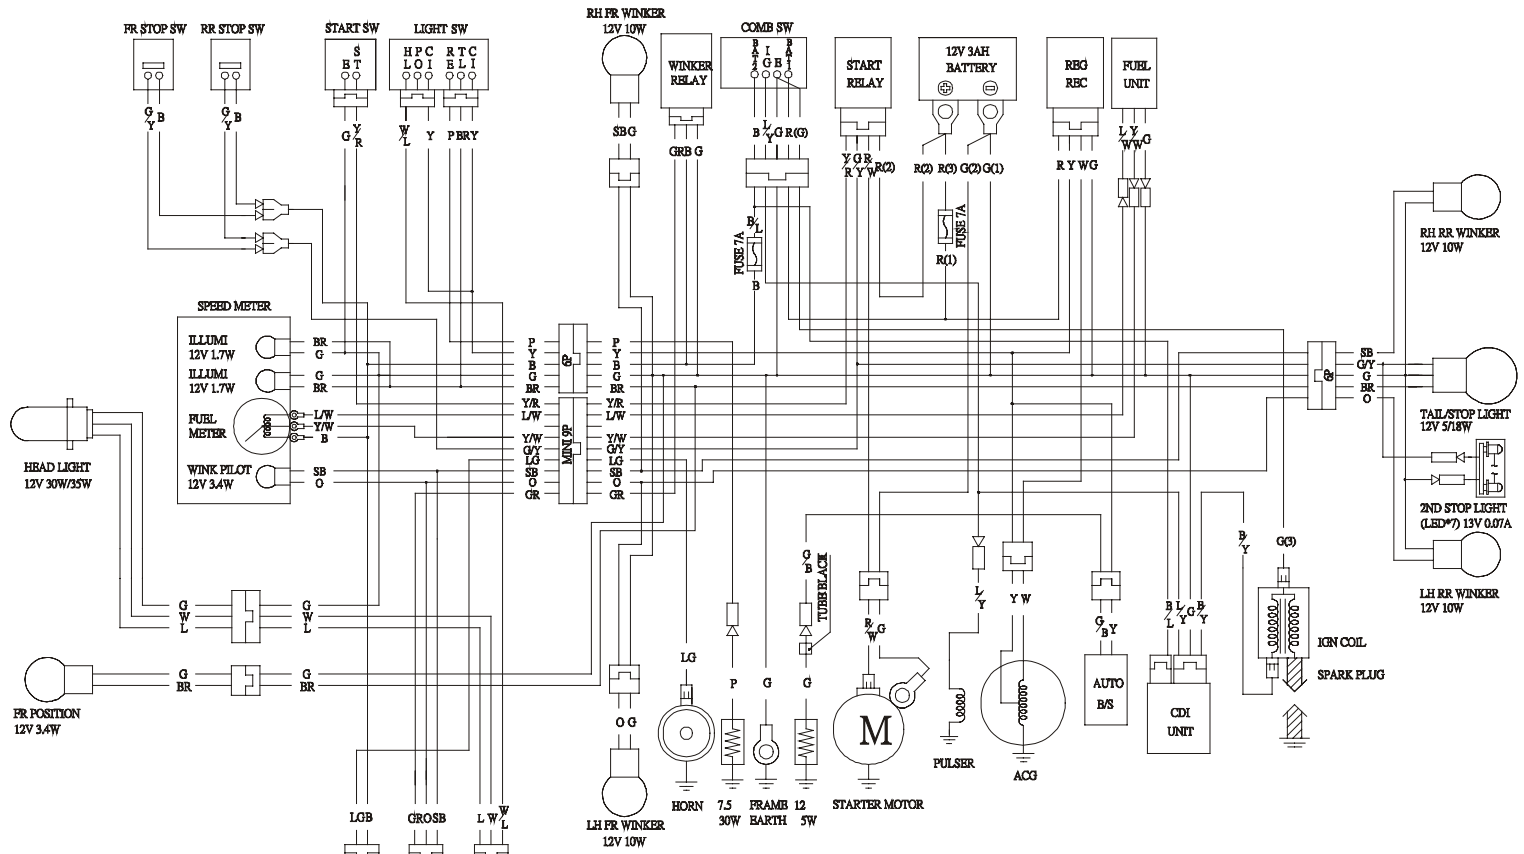

1. GENERAL INFORMATION

AGILITY 50

WIRING DIAGRAM

COLOR COMB GROUND/MARKING

B	BLACK	BR	BROWN
Y	YELLOW	O	ORANGE
L	BLUE	SB	SKY BLUE
G	GREEN	LG	LIGHT GREEN
R	RED	P	PINK
W	WHITE	GR	GRAY

HORN SW WINKER SW DIMMER SW

START SW	HORN SW	COMB SW			SIDE STAND			DIMMER SW				
ST B	HO/BATZ	LOCK	BATI	IG	E	BATZ	L/Y	G/R	G	LO	HI	LO
FREE	FREE	OFF	OFF	OFF	ON	ON	UP			LO	(ND)	(ND)
PUSH	PUSH	ON	ON	ON	DOWN	DOWN	DOWN			L		

WINKER SW LIGHT SW

WINKER SW			LIGHT SW				
WR	R	L	OFF	HL	CI	TL	RE
			(ND)				
			P				
			(ND)				
			H				